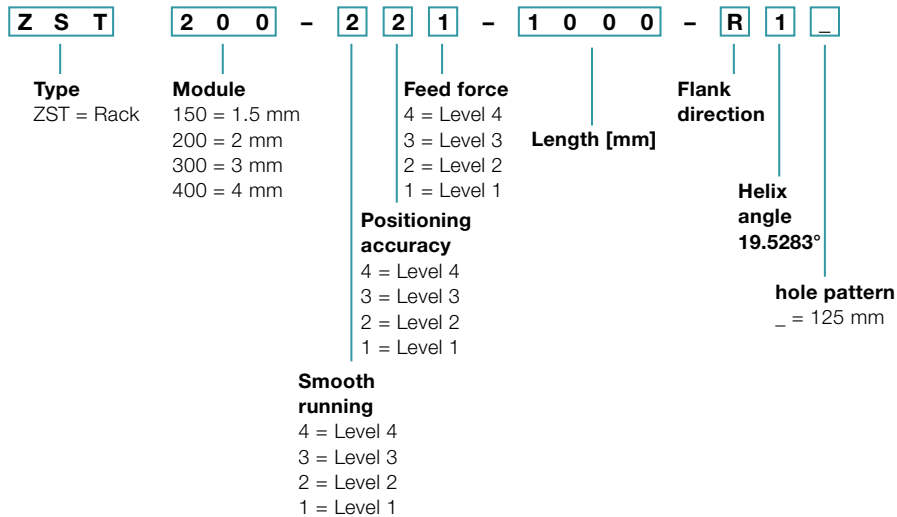

Ordering code

Gearbox*

Rack

Pinion

M Components with a gray font cannot be selected

* Further information about the gearboxes is available in the respective catalogs, at www.wittenstein-alpha.com or on request

** Full motor designation only required to determine gearbox mounting parts