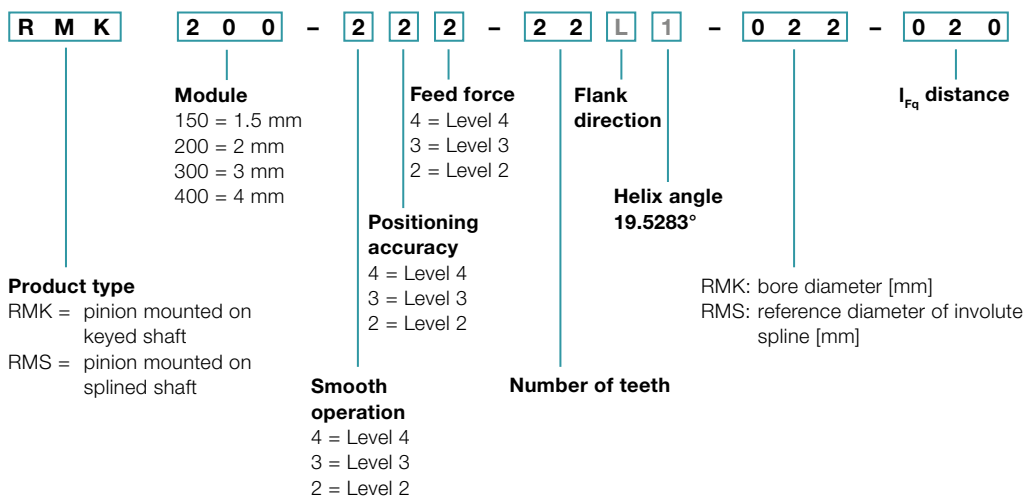

Ordering code Value Linear Systems

Gearbox*

Rack

Pinion

M Components with a gray font cannot be selected

* Further information about the gearboxes is available in the respective catalogs, at www.wittenstein-alpha.com or on request

** Full motor designation only required to determine gearbox mounting parts