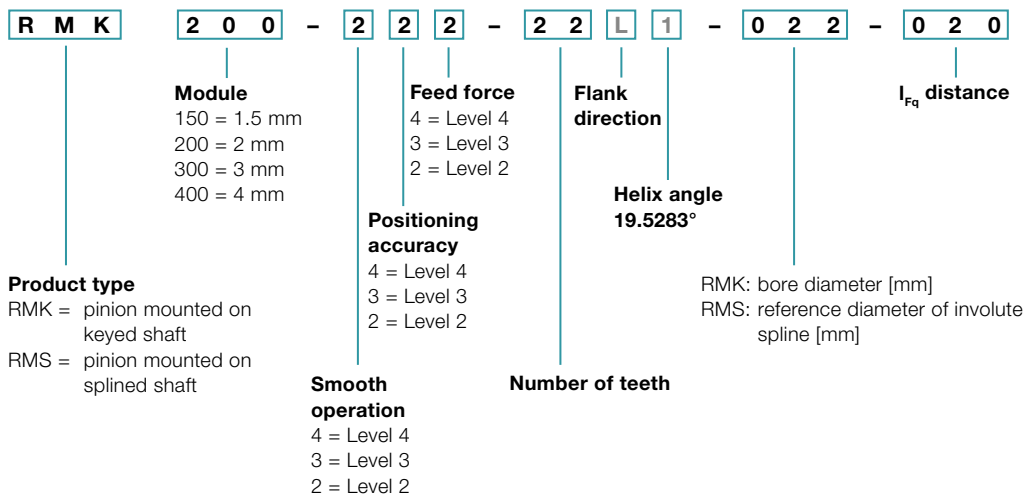

Ordering code

Gearbox*

Rack

Pinion

M Components with a gray font cannot be selected

* Further information about the gearboxes is available in the respective catalogs, at www.wittenstein-alpha.com or on request

** Full motor designation only required to determine gearbox mounting parts