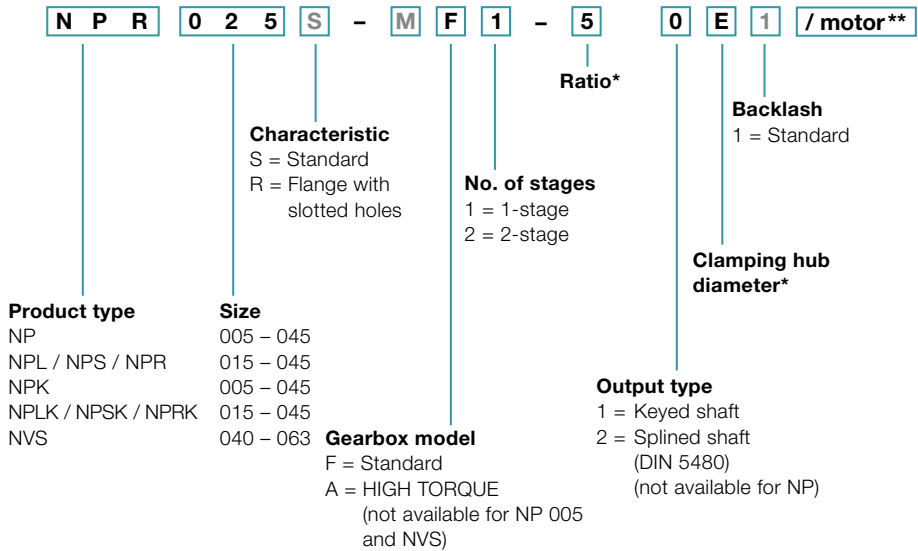

Ordering code Value Linear Systems

Gearbox*

Rack

Pinion

M Components with a gray font cannot be selected

* Further information about the gearboxes is available in the respective catalogs, at www.wittenstein-alpha.com or on request

** Full motor designation only required to determine gearbox mounting parts