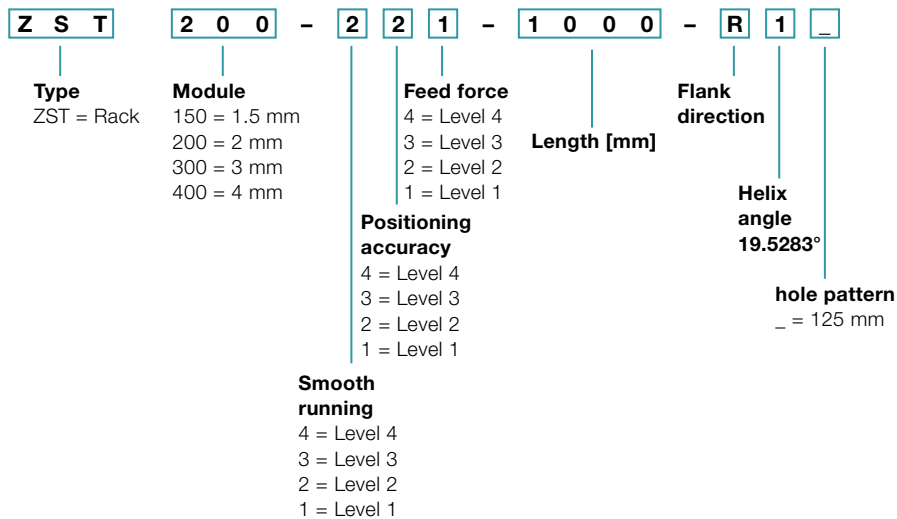

Ordering code Value Linear Systems

Gearbox*

Rack

Pinion

M Components with a gray font cannot be selected

* Further information about the gearboxes is available in the respective catalogs, at www.wittenstein-alpha.com or on request

** Full motor designation only required to determine gearbox mounting parts