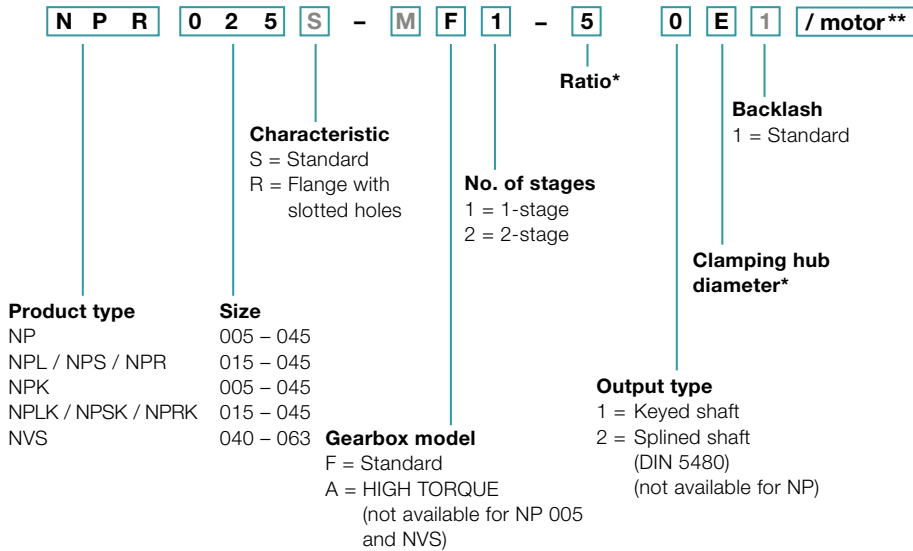

Ordering code

Gearbox*

Rack

Pinion

M Components with a gray font cannot be selected

* Further information about the gearboxes is available in the respective catalogs, at www.wittenstein-alpha.com or on request

** Full motor designation only required to determine gearbox mounting parts