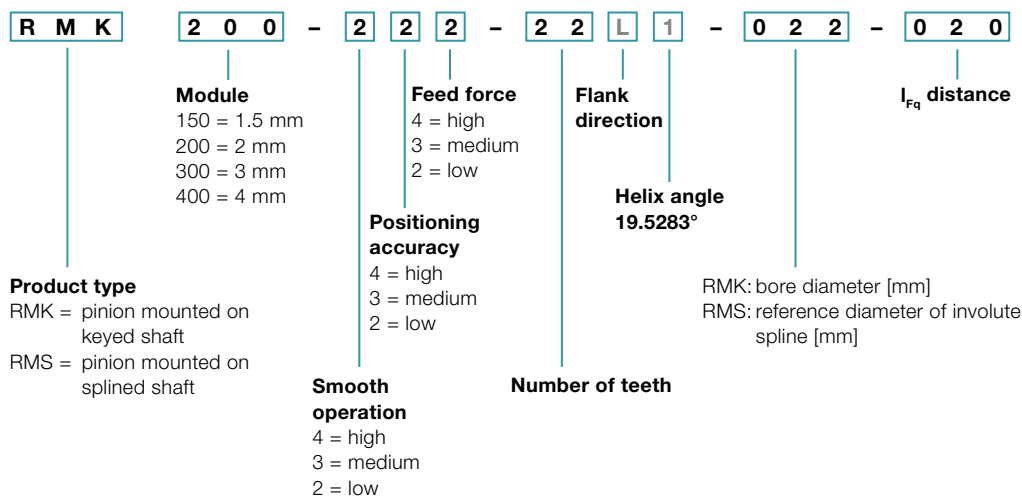

Ordering code Value Linear Systems

Gearbox*

M Components with a gray font cannot be selected

* Further information about the gearboxes is available in the respective catalogs, at www.wittenstein-alpha.com or on request

** Full motor designation only required to determine gearbox mounting parts