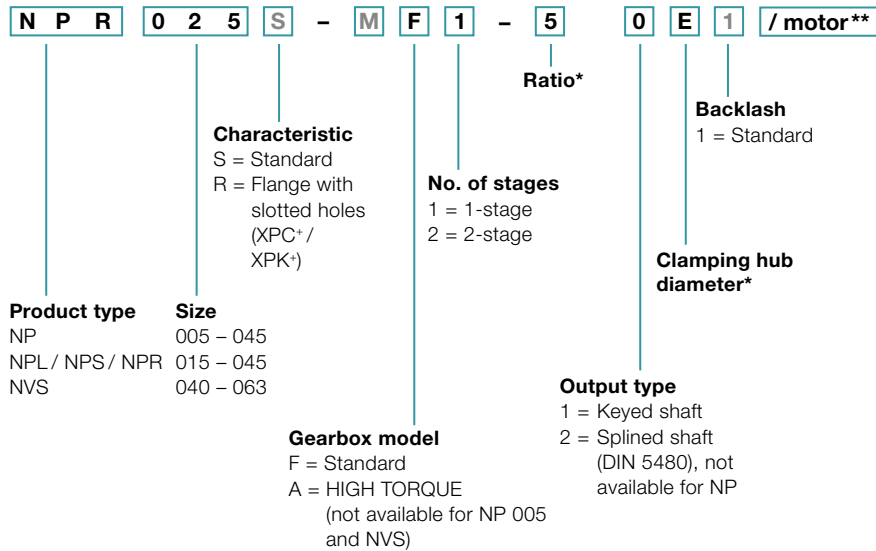

Ordering code Value Linear Systems

Gearbox*

M Components with a gray font cannot be selected

* Further information about the gearboxes is available in the respective catalogs, at www.wittenstein-alpha.com or on request

** Full motor designation only required to determine gearbox mounting parts