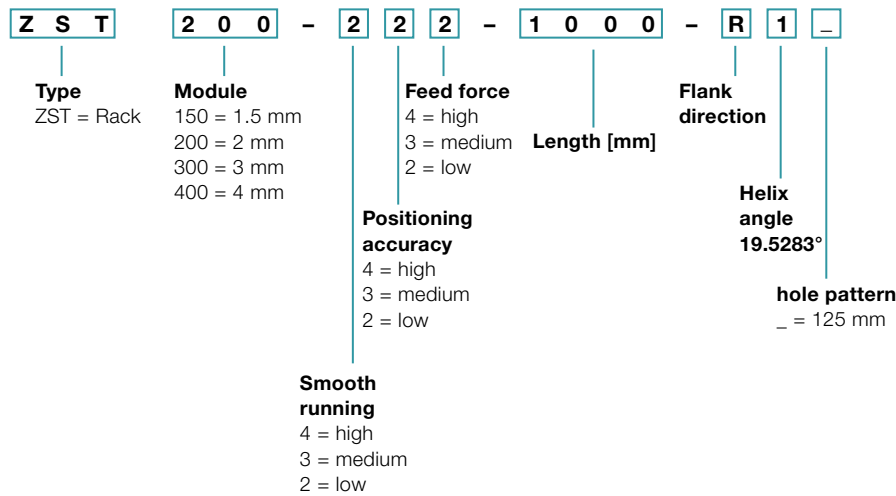

Ordering code Value Linear Systems

Gearbox*

M Components with a gray font cannot be selected

* Further information about the gearboxes is available in the respective catalogs, at www.wittenstein-alpha.com or on request

** Full motor designation only required to determine gearbox mounting parts