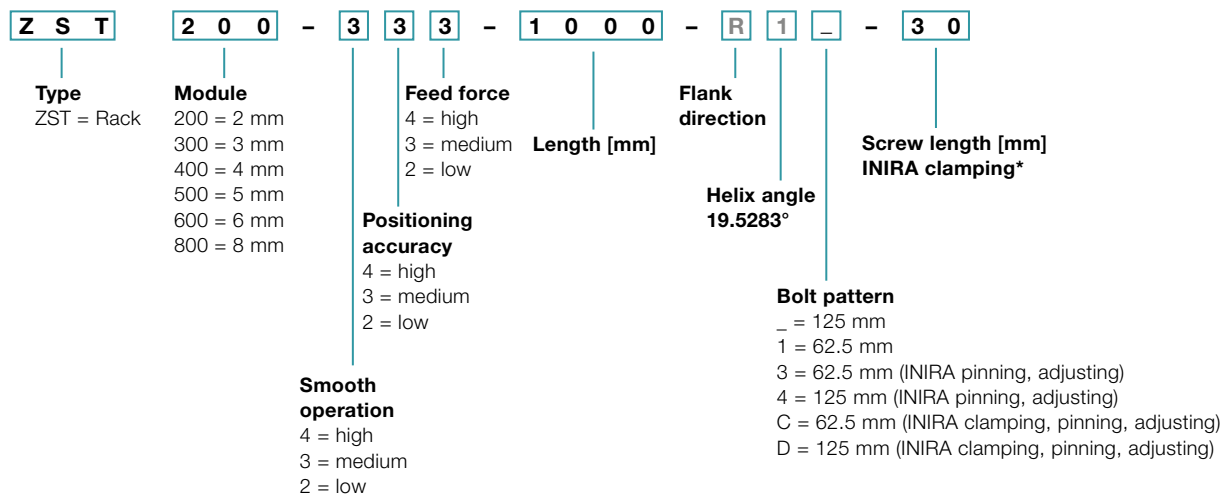

** Full motor designation only required to determine gearbox mounting parts

Rack

* Please refer to page 124 for an overview of available screw lengths

Pinion