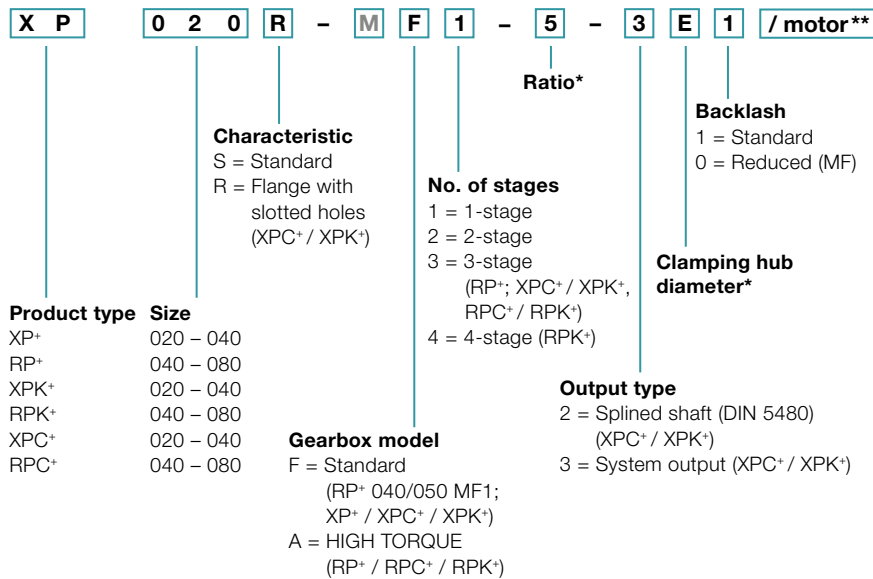

Ordering code Premium Linear Systems

Gearbox*

M Components with a gray font cannot be selected

* Further information about the gearboxes can be obtained from the respective catalogs, online at www.wittenstein-alpha.com or on request

** Full motor designation only required to determine gearbox mounting parts

Rack

* Please refer to page 124 for an overview of available screw lengths

Pinion