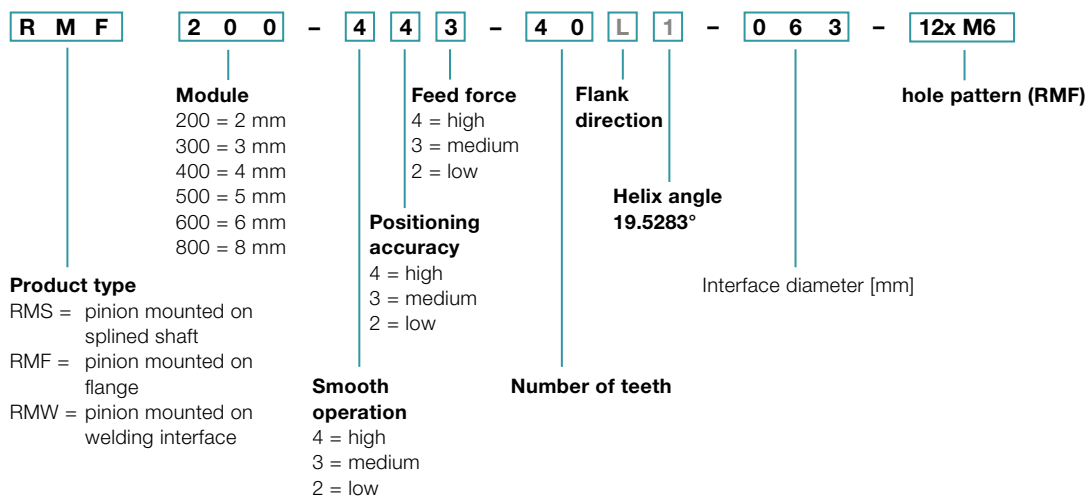

Ordering code Advanced Linear Systems

Gearbox*

Rack

Pinion

M Components with a gray font cannot be selected

* Further information on the gearboxes can be obtained from the respective catalogs, online at www.wittenstein-alpha.com or on request

** Full motor designation only required for determining gearbox mounting parts

* Please refer to page 124 for an overview of available screw lengths