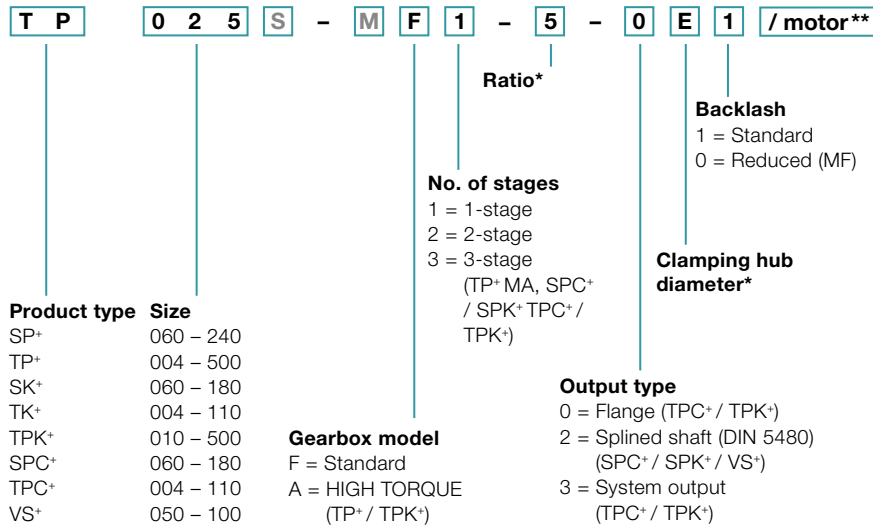

Ordering code Advanced Linear Systems

Gearbox*

Rack

Pinion

M Components with a gray font cannot be selected

* Further information on the gearboxes can be obtained from the respective catalogs, online at www.wittenstein-alpha.com or on request

** Full motor designation only required for determining gearbox mounting parts

* Please refer to page 124 for an overview of available screw lengths