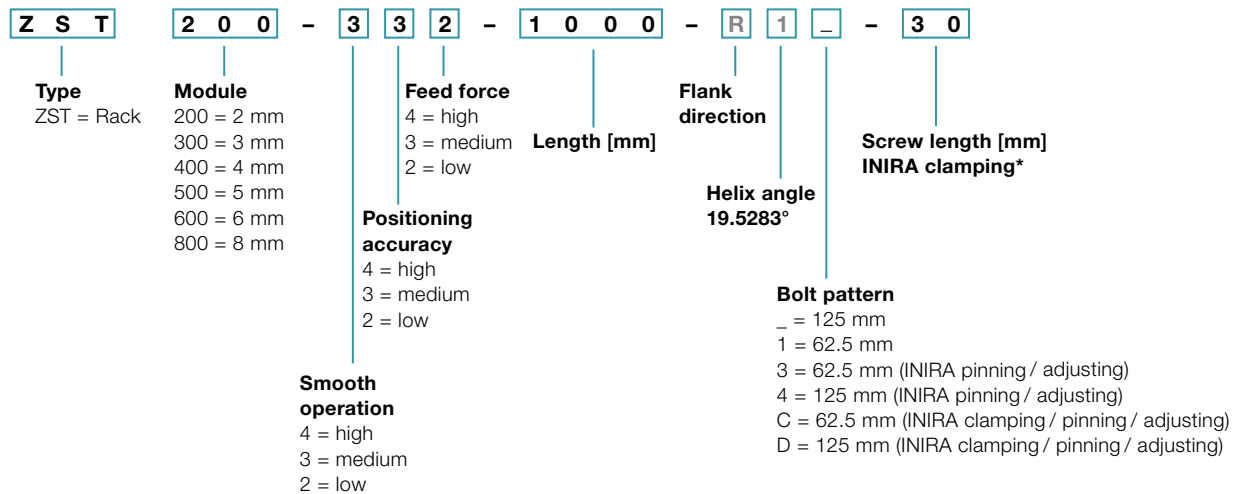

Ordering code Advanced Linear Systems

Gearbox*

Rack

Pinion

M Components with a gray font cannot be selected

* Further information on the gearboxes can be obtained from the respective catalogs, online at www.wittenstein-alpha.com or on request

** Full motor designation only required for determining gearbox mounting parts

* Please refer to page 124 for an overview of available screw lengths