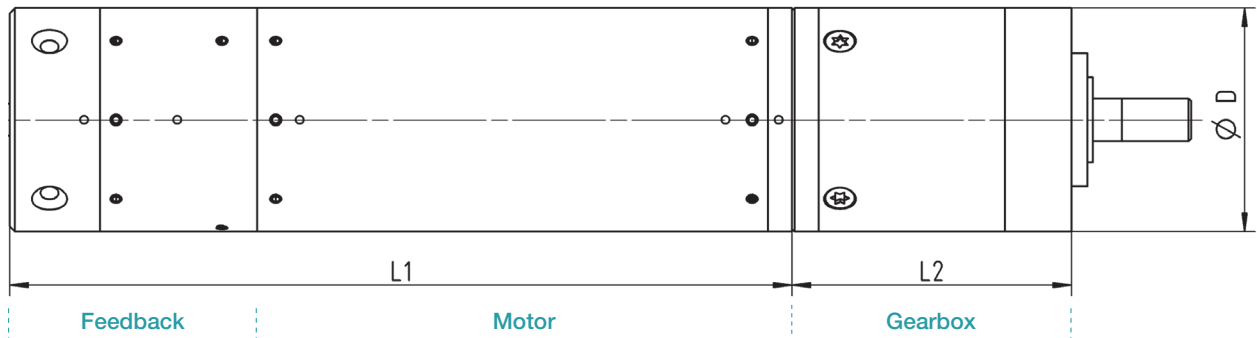

MRSR019A-040H

MRSR019A-060H

		MRSR019-040H	MRSR019A-060H
Housing diameter	D	22 mm / 8.6"	
Motor length	L1	90 mm / 3.5"	110 mm / 4.3"
Gear ratio	i	4:1	16:1
Addition length gear box	L2	23 mm / .9"	30 mm / 1.2"

		MRSR028-040H	MRSR028A-060H
Housing diameter	D	32 mm / 1.26"	
Motor length	L1	86 mm / 3.6"	106 mm / 4.2"
Gear ratio	i	4:1	16:1
Addition length gear box	L2	32 mm / 1.3"	41 mm / 1.6"

		MRSR038-060H	MRSR038A-120H
Housing diameter	D	42 mm / 1.65"	
Motor length	L1	117 mm / 4.6"	180 mm / 7.1"
Gear ratio	i	4:1	16:1
Addition length gear box	L2	40 mm / 1.6"	52.5 mm / 2.1"