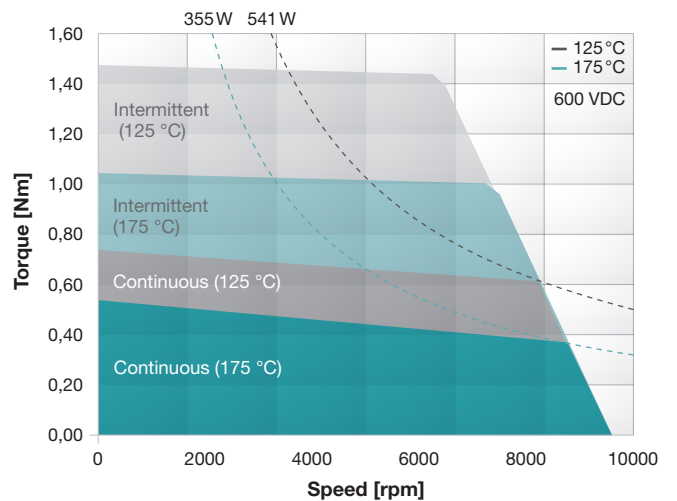

MRSR038A-120H

If you'd like to learn more about the **cyber® special motors**, we invite you to get in touch with one of our highly qualified sales engineers.