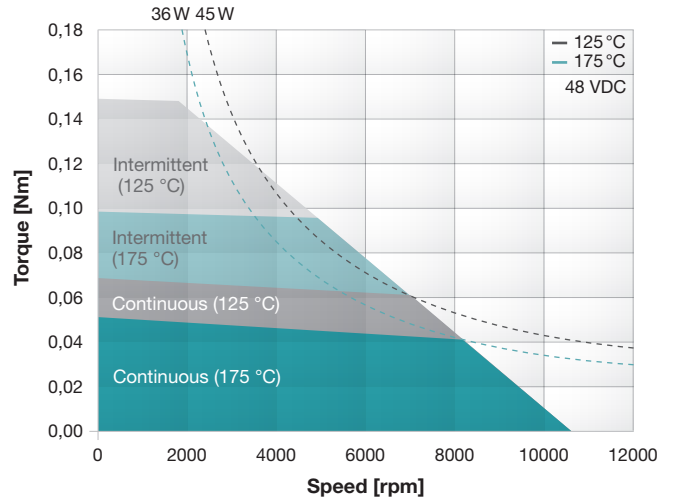

MRSR028A-060H

MRSR019A-060H