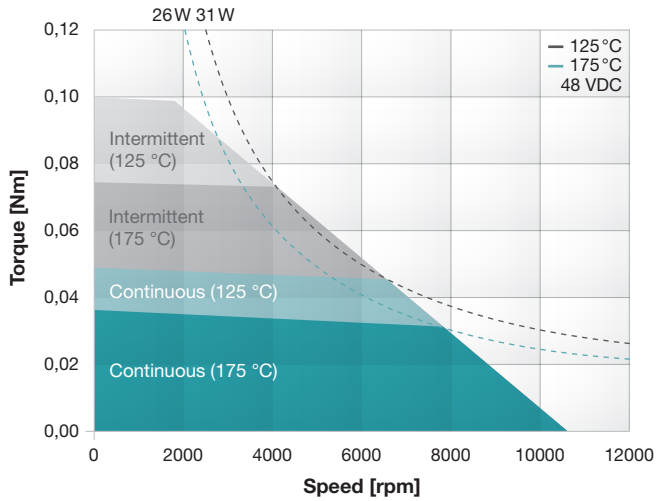

MRSR028A-040H

MRSR019A-040H