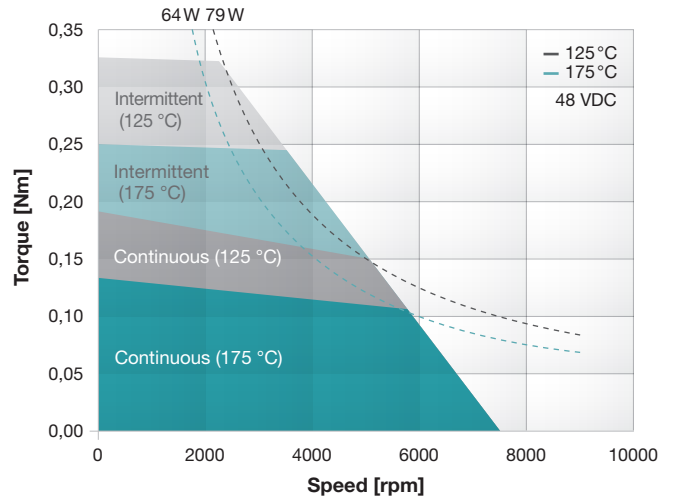

MRSR038A-120H

MRSR028A-060H