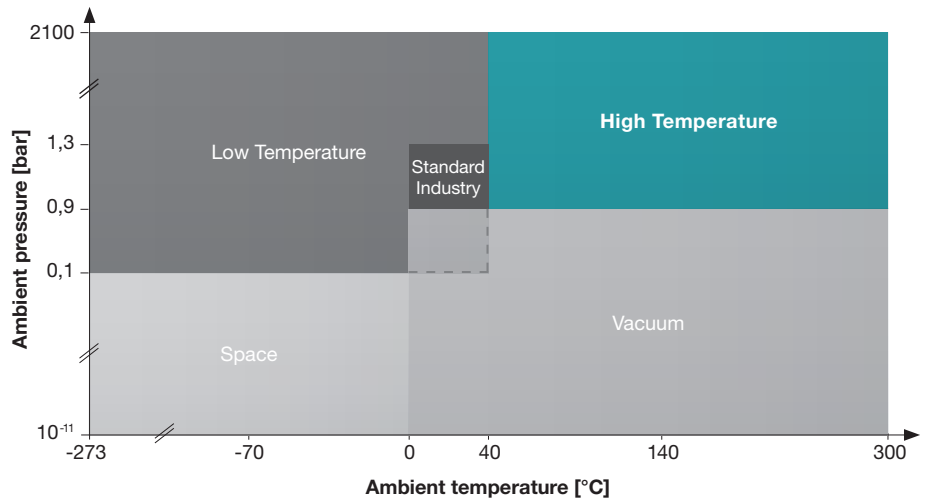

Your Application:

- Rotary Steerable System (RSS)
- Power Generation
- Mechanical Pipe Cutter
- Measurement While Drilling (MWD) and Logging While Drilling (LWD)
- Wireline Tools
- Downhole Tractor Tools
- Intelligent Well
- [...]

Our Motors:

- Permanent magnet brushless servo motor
- Open frame design
- Operating winding temperature up to 465 F / 240 °C
- Ambient pressure up to 30 kpsi / 2.1 kbar
- Extreme shock and vibration load resistant
- Sensorless

Available Options

- Feedback
- Gear box
- Thermal sensor

Customized Solutions

- More motor sizes
- Operating winding temperature higher than 240 °C
- Frameless design
- Adapted mechanical & electrical interface
- Hydraulic pump interface
- Linear actuator
- Custom winding