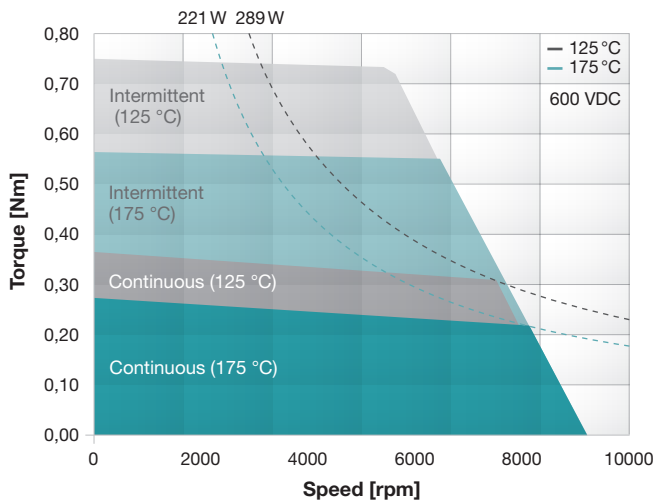

MRSR038A-060H