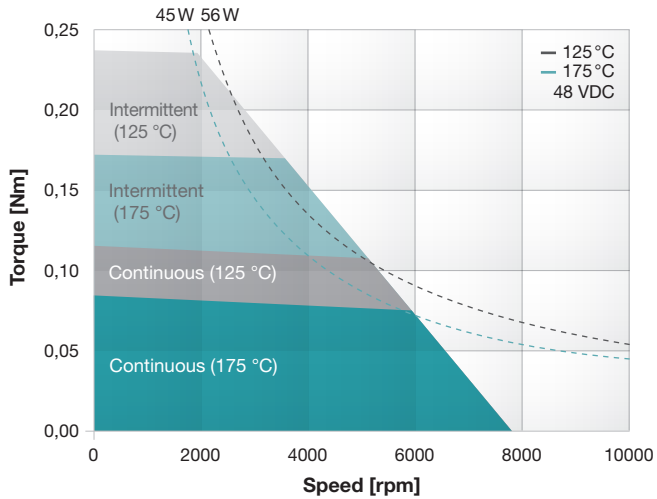

MRSR038A-060H

MRSR028A-040H