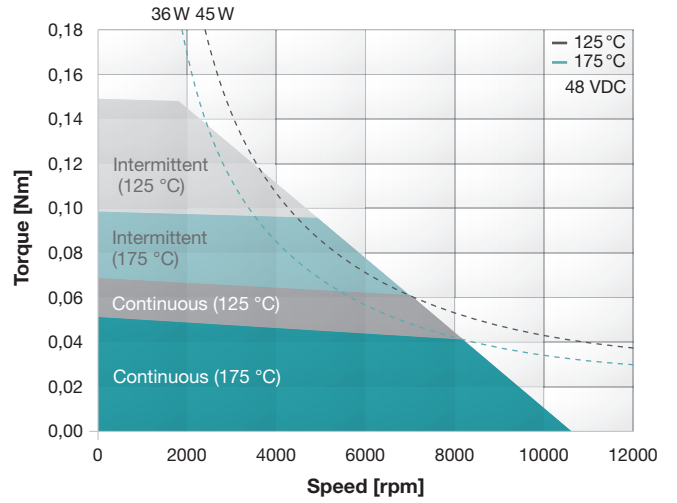

MRSR028A-060H

MRSR019A-060H