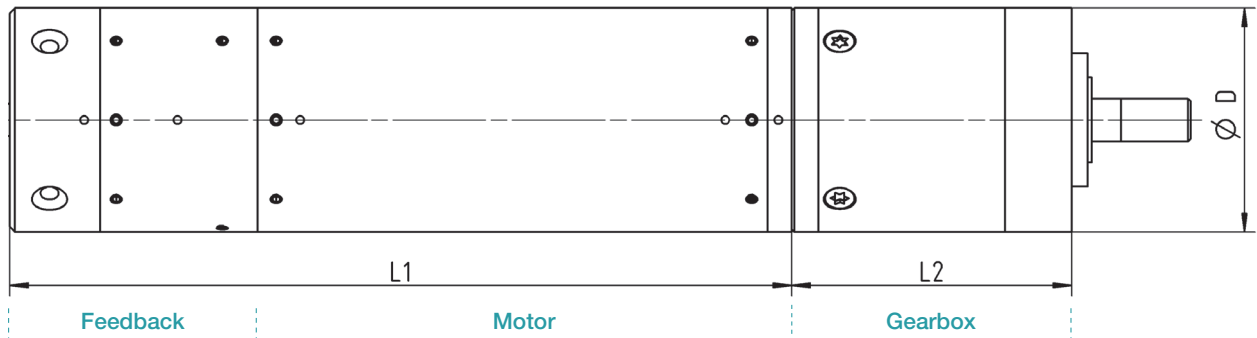

Available Options

- Feedback
- Gear box
- Thermal sensor

Customized Solutions

- More motor sizes
- Operating winding temperature higher than 240 °C
- Frameless design
- Adapted mechanical & electrical interface
- Hydraulic pump interface
- Linear actuator
- Custom winding

		MRSR019-040H	MRSR019A-060H
Housing diameter	D	22 mm / 8.6"	
Motor length	L1	90 mm / 3.5"	110 mm / 4.3"
Gear ratio	i	4:1	16:1
Addition length gear box	L2	23 mm / .9"	30 mm / 1.2"

		MRS028-040H	MRSR028A-060H
Housing diameter	D	32 mm / 1.26"	
Motor length	L1	86 mm / 3.6"	106 mm / 4.2"
Gear ratio	i	4:1	16:1
Addition length gear box	L2	32 mm / 1.3"	41 mm / 1.6"

		MRS038-060H	MRSR038A-120H
Housing diameter	D	42 mm / 1.65"	
Motor length	L1	117 mm / 4.6"	180 mm / 7.1"
Gear ratio	i	4:1	16:1
Addition length gear box	L2	40 mm / 1.6"	52.5 mm / 2.1"

MRSR019A-040H

MRSR019A-060H