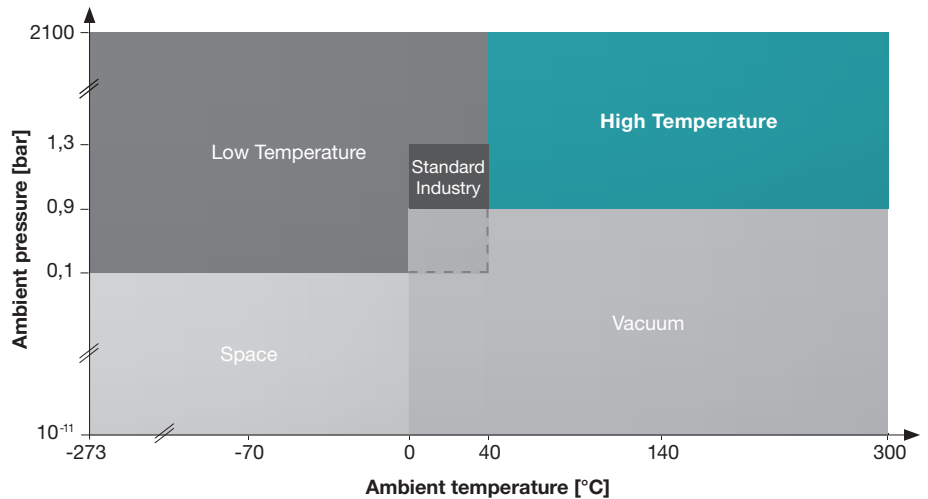

Your Application:

- Rotary Steerable System (RSS)
- Power Generation
- Mechanical Pipe Cutter
- Measurement While Drilling (MWD) and Logging While Drilling (LWD)
- Wireline Tools
- Downhole Tractor Tools
- Intelligent Well
- [...]

Our Motors:

- Permanent magnet brushless servo motor
- Open frame design
- Operating winding temperature up to 465 F / 240 °C
- Ambient pressure up to 30 kpsi / 2.1 kbar
- Extreme shock and vibration load resistant
- Sensorless

Available Options

- Feedback
- Gear box
- Thermal sensor

Customized Solutions

- More motor sizes
- Operating winding temperature higher than 240 °C
- Frameless design
- Adapted mechanical & electrical interface
- Hydraulic pump interface
- Linear actuator
- Custom winding