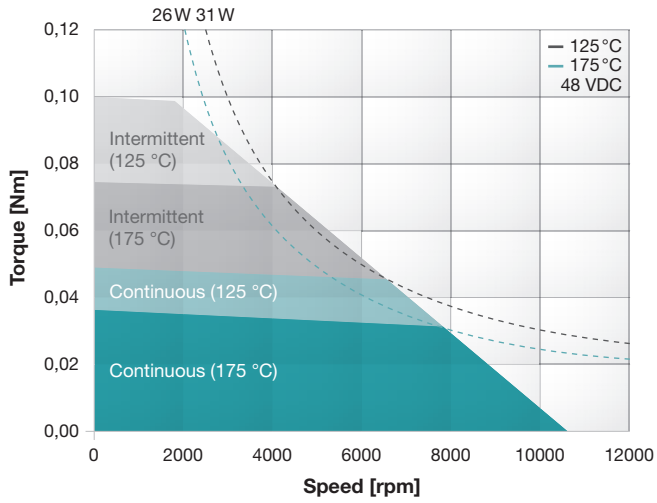

MRSR028A-040H

MRSR019A-040H