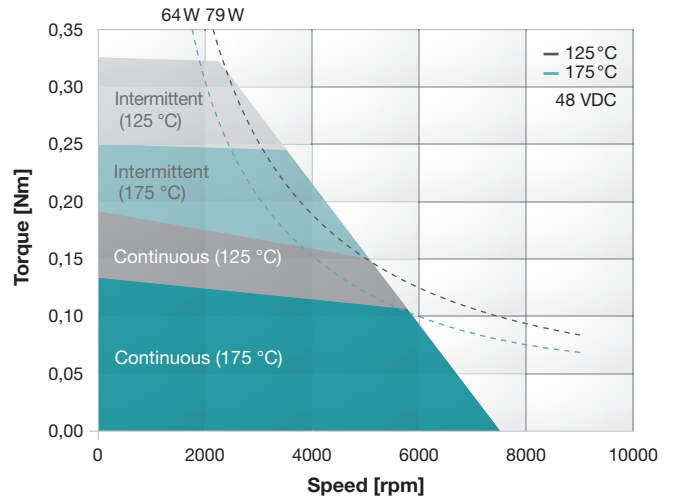

MRSR038A-120H

MRSR028A-060H