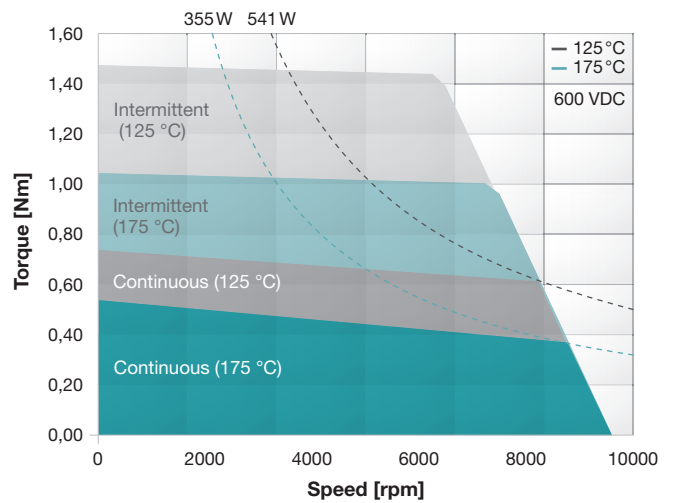

MRSR038A-120H

If you'd like to learn more about the **cyber® special motors**, we invite you to get in touch with one of our highly qualified sales engineers.