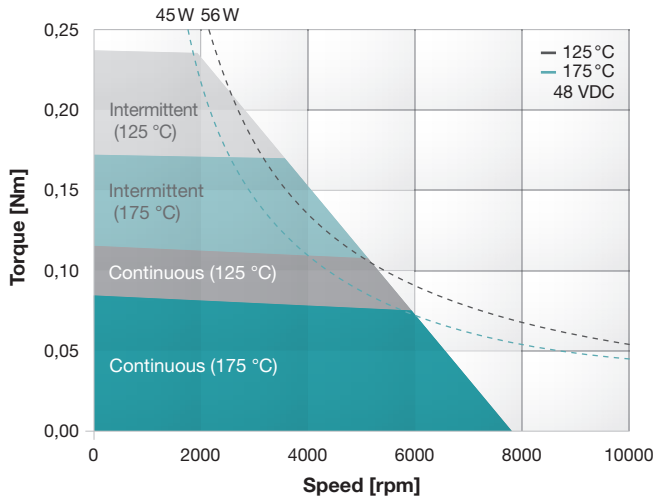

MRSR038A-060H

MRSR028A-040H