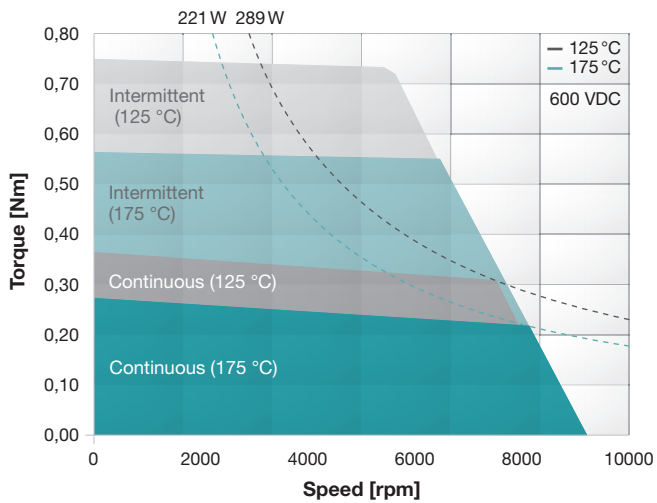

MRSR038A-060H